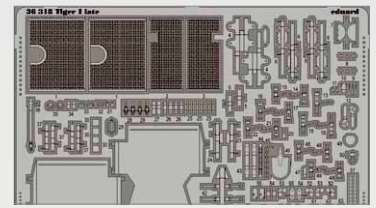

353137 HMS Illustrious flight deck
1/350 Airfix
(2 parts)

NO PREVIEW

53138 HMS Illustrious safety nets
1/350 Airfix
(1 part)

36318 Tiger I late
1/35 Academy
(1 part)

36320 Tiger I late fenders
1/35 Academy
(1 part)