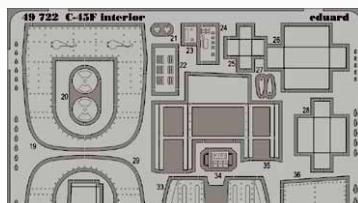

49722 C-45F interior S.A.
1/48 ICM
(2 parts)