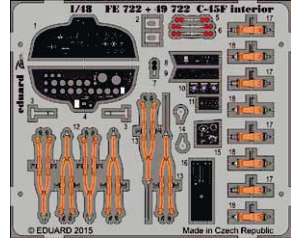

FE722 C-45F interior
S.A. 1/48 ICM