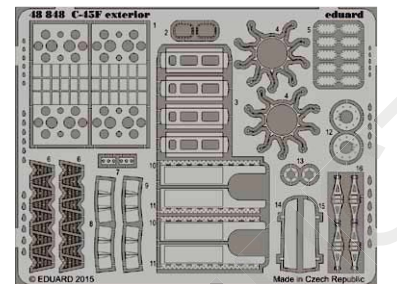

РАННЯЯ ВЕРСИЯ

ПОЗДНЯЯ ВЕРСИЯ

KIT PARTS

A > 2 pcs.

B > 2 pcs.

C > 2 pcs.

D >

E > 2 pcs.

2 pcs.

36319 T-34/85 1/35 Academy

36318 Tiger I late 1/35 Academy

36320 Tiger I late fenders 1/35 Academy

49721 CM.170 Magister S.A. 1/48 AMK

48848 C-45F exterior 1/48 ICM

49079 Seatbelts RAF WWII SUPERFABRIC 1/48