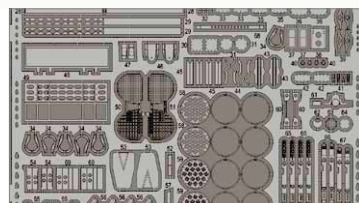

49079 Seatbelts RAF WWII
SUPERFABRIC 1/48
(1 part)

49080 Seatbelts RAF WWII late
SUPERFABRIC 1/48
(1 part)

49081 Seatbelts Luftwaffe WWII
fighters SUPERFABRIC 1/48
(1 part)

49082 Seatbelts USAAF WWII
SUPERFABRIC 1/48
(1 part)

DETAIL

49720 Spitfire Mk.I interior S.A.
1/48 Airfix
(2 parts)

49721 CM.170 Magister S.A.
1/48 AMK
(2 parts)

49722 C-45F interior S.A.
1/48 ICM
(2 parts)

49724 A-37B S.A.
1/48 Trumpeter
(2 parts)

NO PREVIEW