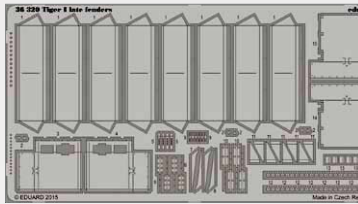

353137 HMS Illustrious flight deck
1/350 Airfix
(2 parts)

NO PREVIEW

53138 HMS Illustrious safety nets
1/350 Airfix
(1 part)

36318 Tiger I late
1/35 Academy
(1 part)

36320 Tiger I late fenders
1/35 Academy
(1 part)