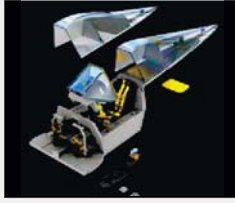

DETAIL

FE721 CM.170 Magister S.A.
1/48 AMK
(1 part)

DETAIL

BRASSIN

648209 MiG-21MFN ejection seat 1/48 Eduard

DETAIL

632056 Fw 190F-8 cockpit 1/32 Revell

632060 Fw 190F-8 MG 131 mount 1/32 Revell