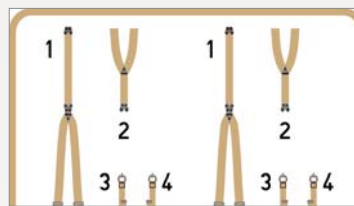

36319 T-34/85
1/35 Academy
(2 parts)

DETAIL

48846 Spitfire Mk.I exterior
1/48 Airfix
(1 part)

48847 Spitfire Mk.I landing flaps
1/48 Airfix
(1 part)

DETAIL

48848 C-45F exterior
1/48 ICM
(1 part)

49078 Spitfire Mk.I seatbelts FABRIC
1/48 Airfix
(2 parts)