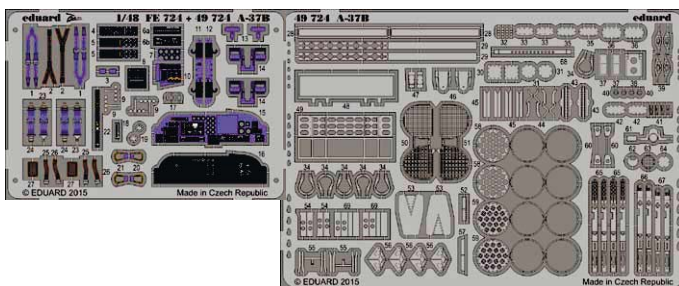

49080 Seatbelts RAF WWII late SUPERFABRIC 1/48

49081 Seatbelts Luftwaffe WWII fighters SUPERFABRIC 1/48

49082 Seatbelts USAAF WWII SUPERFABRIC 1/48

49720 Spitfire Mk.I interior S.A. 1/48 Airfix

48846 Spitfire Mk.I exterior 1/48 Airfix

48847 Spitfire Mk.I landing flaps 1/48 Airfix

49721 CM.170 Magister S.A. 1/48 AMK

49722 C-45F interior S.A. 1/48 ICM

49724 A-37B S.A. 1/48 Trumpeter

FE721 CM.170 Magister
S.A. 1/48 AMK

FE720 Spitfire Mk.I interior
S.A. 1/48 Airfix