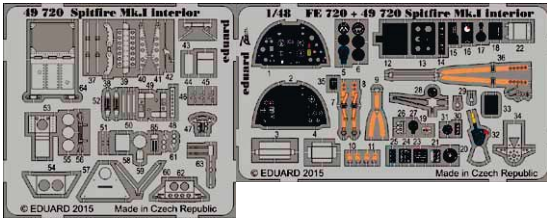

49080 Seatbelts RAF WWII late SUPERFABRIC 1/48

49081 Seatbelts Luftwaffe WWII fighters SUPERFABRIC 1/48

49082 Seatbelts USAAF WWII SUPERFABRIC 1/48

49720 Spitfire Mk.I interior S.A. 1/48 Airfix

48846 Spitfire Mk.I exterior 1/48 Airfix