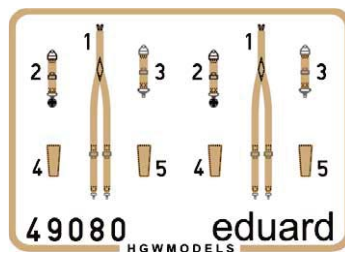

49080 Seatbelts RAF WWII late SUPERFABRIC 1/48