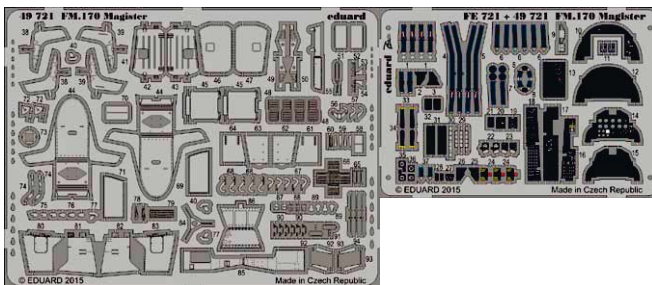

49721 CM.170 Magister S.A. 1/48 AMK