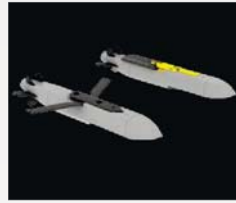

672071 Storm Shadow 1/72

DETAIL