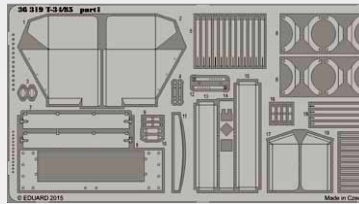

353137 HMS Illustrious flight deck
1/350 Airfix
(2 parts)

NO PREVIEW

53138 HMS Illustrious safety nets
1/350 Airfix
(1 part)

36318 Tiger I late
1/35 Academy
(1 part)

36320 Tiger I late fenders
1/35 Academy
(1 part)