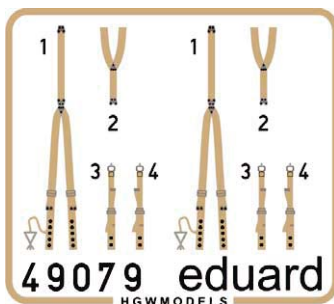

2 pcs.

36319 T-34/85 1/35 Academy

36318 Tiger I late 1/35 Academy

36320 Tiger I late fenders 1/35 Academy

49721 CM.170 Magister S.A. 1/48 AMK

48848 C-45F exterior 1/48 ICM

49079 Seatbelts RAF WWII SUPERFABRIC 1/48

49080 Seatbelts RAF WWII late SUPERFABRIC 1/48

49081 Seatbelts Luftwaffe WWII fighters SUPERFABRIC 1/48

49082 Seatbelts USAAF WWII SUPERFABRIC 1/48

49720 Spitfire Mk.I interior S.A. 1/48 Airfix

48846 Spitfire Mk.I exterior 1/48 Airfix