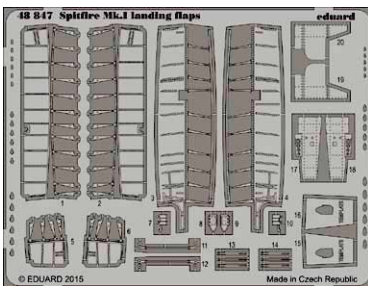

48847 Spitfire Mk.I landing flaps 1/48 Airfix