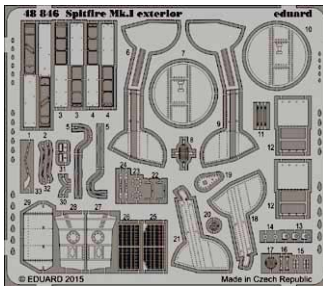

2 pcs.

36319 T-34/85 1/35 Academy

36318 Tiger I late 1/35 Academy

36320 Tiger I late fenders 1/35 Academy

49721 CM.170 Magister S.A. 1/48 AMK

48848 C-45F exterior 1/48 ICM

49079 Seatbelts RAF WWII SUPERFABRIC 1/48

49080 Seatbelts RAF WWII late SUPERFABRIC 1/48

49081 Seatbelts Luftwaffe WWII fighters SUPERFABRIC 1/48

49082 Seatbelts USAAF WWII SUPERFABRIC 1/48

49720 Spitfire Mk.I interior S.A. 1/48 Airfix

48846 Spitfire Mk.I exterior 1/48 Airfix