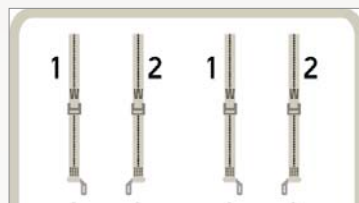

49082 Seatbelts USAAF WWII
SUPERFABRIC 1/48
(1 part)

DETAIL