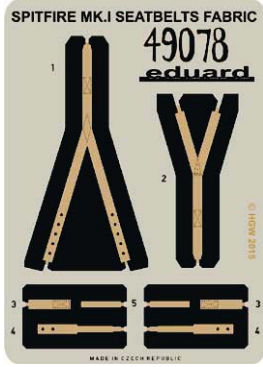

49078 Spitfire Mk.I seatbelts
FABRIC 1/48 Airfix