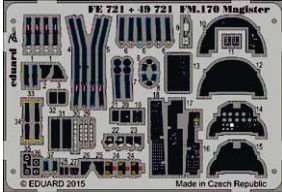

49080 Seatbelts RAF WWII late SUPERFABRIC 1/48

49081 Seatbelts Luftwaffe WWII fighters SUPERFABRIC 1/48

49082 Seatbelts USAAF WWII SUPERFABRIC 1/48

49720 Spitfire Mk.I interior S.A. 1/48 Airfix

48846 Spitfire Mk.I exterior 1/48 Airfix

48847 Spitfire Mk.I landing flaps 1/48 Airfix

49721 CM.170 Magister S.A. 1/48 AMK

49722 C-45F interior S.A. 1/48 ICM

49724 A-37B S.A. 1/48 Trumpeter

FE721 CM.170 Magister
S.A. 1/48 AMK

FE720 Spitfire Mk.I interior
S.A. 1/48 Airfix