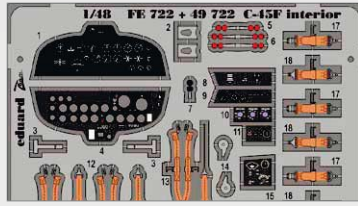

FE723 MiG-21MFN Weekend
1/48 Eduard
(1 part)

FE720 Spitfire Mk.I interior S.A.
1/48 Airfix
(1 part)

НОВИНКИ ИЮНЬ 2015

PHOTO-ETCHED SETS

FE724 A-37B S.A.
1/48 Trumpeter
(1 part)

FE722 C-45F interior S.A.
1/48 ICM
(1 part)