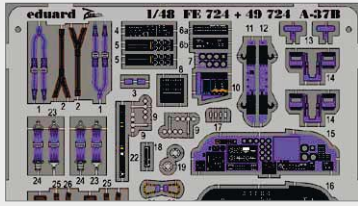

НОВИНКИ ИЮНЬ 2015

PHOTO-ETCHED SETS

FE724 A-37B S.A.
1/48 Trumpeter
(1 part)