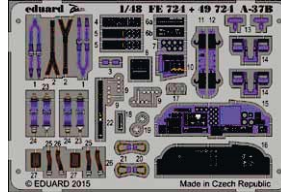

FE724 A-37B S.A.
1/48 Trumpeter