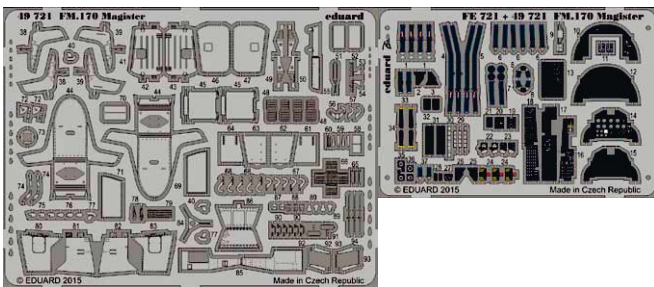

2 pcs.

36319 T-34/85 1/35 Academy

36318 Tiger I late 1/35 Academy

36320 Tiger I late fenders 1/35 Academy

49721 CM.170 Magister S.A. 1/48 AMK

48848 C-45F exterior 1/48 ICM

49079 Seatbelts RAF WWII SUPERFABRIC 1/48