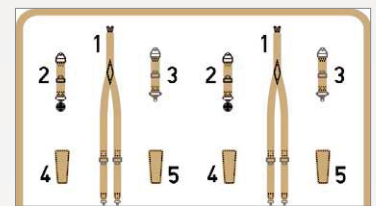

49080 Seatbelts RAF WWII late
SUPERFABRIC 1/48
(1 part)