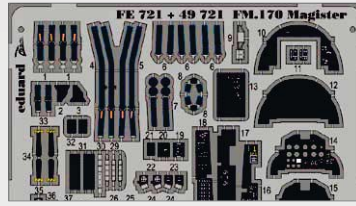

FE721 CM.170 Magister S.A.
1/48 AMK
(1 part)

DETAIL