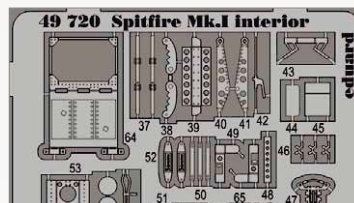

49720 Spitfire Mk.I interior S.A.
1/48 Airfix
(2 parts)