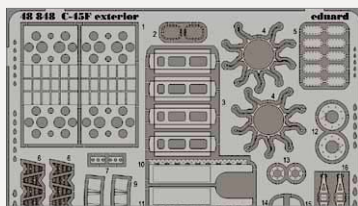

36319 T-34/85
1/35 Academy
(2 parts)

DETAIL

48846 Spitfire Mk.I exterior
1/48 Airfix
(1 part)

48847 Spitfire Mk.I landing flaps
1/48 Airfix
(1 part)

DETAIL

48848 C-45F exterior
1/48 ICM
(1 part)

49078 Spitfire Mk.I seatbelts FABRIC
1/48 Airfix
(2 parts)