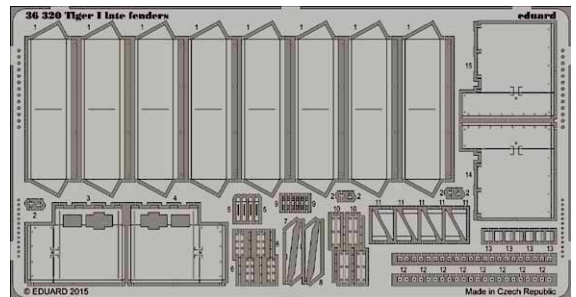

2 pcs.

36319 T-34/85 1/35 Academy

36318 Tiger I late 1/35 Academy

36320 Tiger I late fenders 1/35 Academy

49721 CM.170 Magister S.A. 1/48 AMK

48848 C-45F exterior 1/48 ICM

49079 Seatbelts RAF WWII SUPERFABRIC 1/48