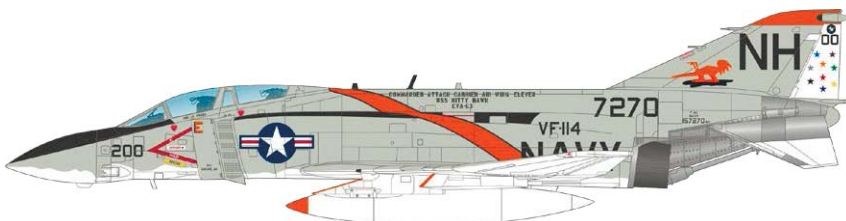

eduard

LIMITED EDITION

Модель самолета F-4J Limited Edition в масштабе 1/48. Пластиковые части произведены ACADEMY

Rockn' Rhino

БАЗОВАЯ ИНФОРМАЦИЯ:

NAME: Rockn' Rhino

CAT. NO.: 1143

SCALE: 1/48

RANGE: Limited edition

СОДЕРЖИМОЕ:

SPRUES: Academy

PE-SETS: 2

PAINTING MASK: Yes

MARKINGS: 5

DECALS: Cartograf

BRASSIN: wheels, seats, exhaust nozzles

ДОПОЛНЕНИЯ: