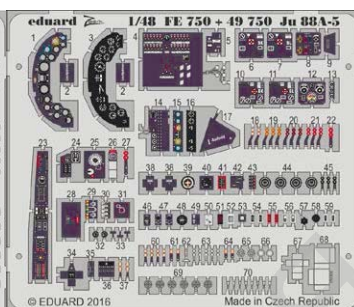

## СОДЕРЖИМОЕ

53154 USS Texas BB-35 pt 1 - AA guns 1/350 Trumpeter

48873 MiG-23BN exterior 1/48 Trumpeter

48874 MiG-23BN weapons 1/48 Trumpeter

48875 MiG-23BN F.O.D. 1/48 Trumpeter

72618 Shackleton AEW.2 landing flaps 1/72 Revell

48877 Defiant Mk.I landing flaps 1/48 Airfix

49750 Ju 88A-5 interior 1/48 ICM

49751 Ju 88A-5 seatbelts 1/48 ICM

49753 Defiant Mk.I 1/48 Airfix

49754 MiG-23BN interior 1/48 Trumpeter

72620 Fw 190A-5 1/72 Eduard