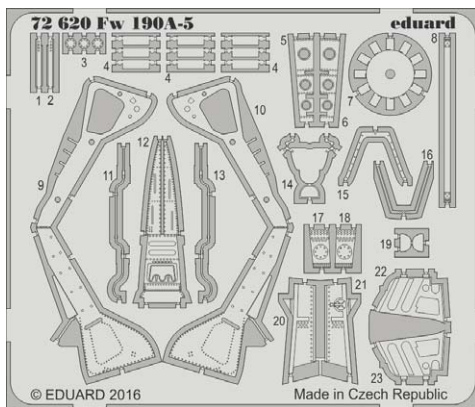

## СОДЕРЖИМОЕ

53154 USS Texas BB-35 pt 1 - AA guns 1/350 Trumpeter

48873 MiG-23BN exterior 1/48 Trumpeter

48874 MiG-23BN weapons 1/48 Trumpeter

48875 MiG-23BN F.O.D. 1/48 Trumpeter

72618 Shackleton AEW.2 landing flaps 1/72 Revell

48877 Defiant Mk.I landing flaps 1/48 Airfix

49750 Ju 88A-5 interior 1/48 ICM

49751 Ju 88A-5 seatbelts 1/48 ICM

49753 Defiant Mk.I 1/48 Airfix

49754 MiG-23BN interior 1/48 Trumpeter

72620 Fw 190A-5 1/72 Eduard