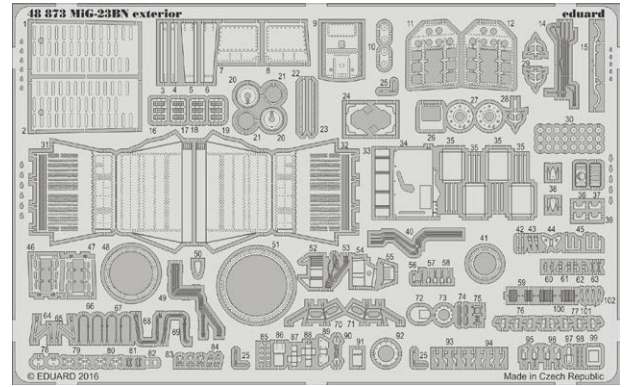

## СОДЕРЖИМОЕ

53154 USS Texas BB-35 pt 1 - AA guns 1/350 Trumpeter

48873 MiG-23BN exterior 1/48 Trumpeter

48874 MiG-23BN weapons 1/48 Trumpeter

48875 MiG-23BN F.O.D. 1/48 Trumpeter

72618 Shackleton AEW.2 landing flaps 1/72 Revell