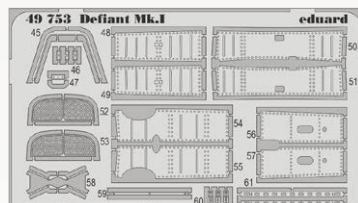

49753 Defiant Mk.I
1/48 Airfix
(2 parts)

DETAIL