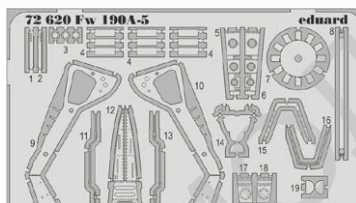

72620 Fw 190A-5
1/72 Eduard
(1 part)

DETAIL