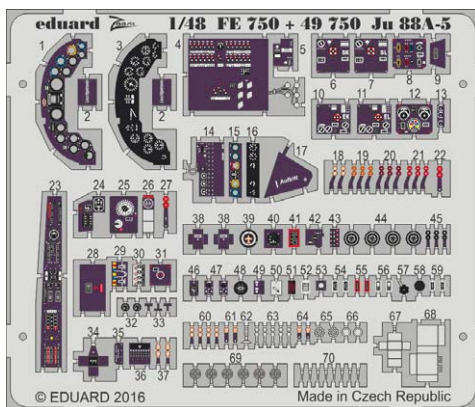

FE750 Ju 88A-5 1/48 ICM