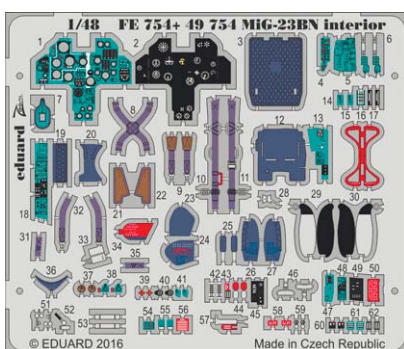

48877 Defiant Mk.I landing flaps 1/48 Airfix

49750 Ju 88A-5 interior 1/48 ICM

49751 Ju 88A-5 seatbelts 1/48 ICM

49753 Defiant Mk.I 1/48 Airfix

49754 MiG-23BN interior 1/48 Trumpeter

72620 Fw 190A-5 1/72 Eduard

72619 Fw 190A-5 landing flaps 1/72 Eduard

FE750 Ju 88A-5 1/48 ICM

FE753 Defiant Mk.I 1/48 Airfix

FE754 MiG-23BN 1/48 Trumpeter

FE755 Spitfire Mk.XVI Weekend 1/48 Eduard

EX489 MiG-31BM  
1/48 AMK

EX490 Defiant Mk.I 1/48 Airfix