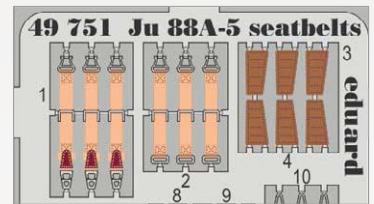

DETAIL

48876 Ju 88A-5 exterior  
1/48 ICM  
(1 part)

48877 Defiant Mk.I landing flaps  
1/48 Airfix  
(1 part)

DETAIL

49750 Ju 88A-5 interior  
1/48 ICM  
(2 parts)

DETAIL

49751 Ju 88A-5 seatbelts  
1/48 ICM  
(1 part)