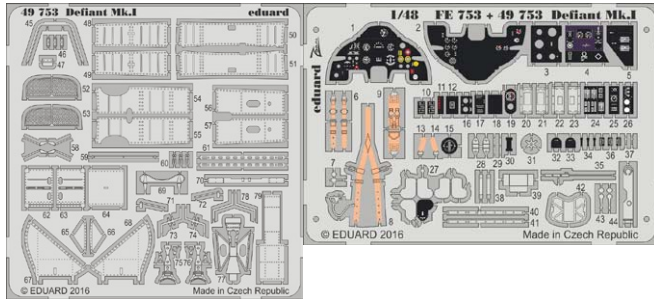

48877 Defiant Mk.I landing flaps 1/48 Airfix

49750 Ju 88A-5 interior 1/48 ICM

49751 Ju 88A-5 seatbelts 1/48 ICM

49753 Defiant Mk.I 1/48 Airfix

49754 MiG-23BN interior 1/48 Trumpeter

72620 Fw 190A-5 1/72 Eduard