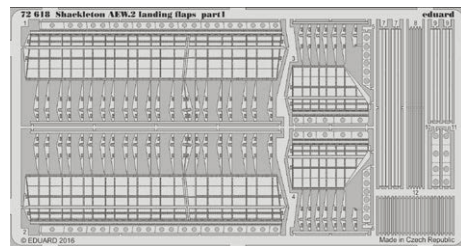

## СОДЕРЖИМОЕ

53154 USS Texas BB-35 pt 1 - AA guns 1/350 Trumpeter

48873 MiG-23BN exterior 1/48 Trumpeter

48874 MiG-23BN weapons 1/48 Trumpeter

48875 MiG-23BN F.O.D. 1/48 Trumpeter

72618 Shackleton AEW.2 landing flaps 1/72 Revell