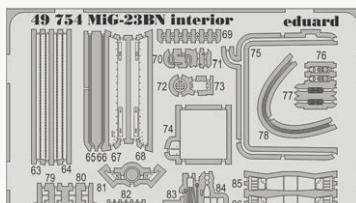

49754 MiG-23BN interior
1/48 Trumpeter
(2 parts)

DETAIL