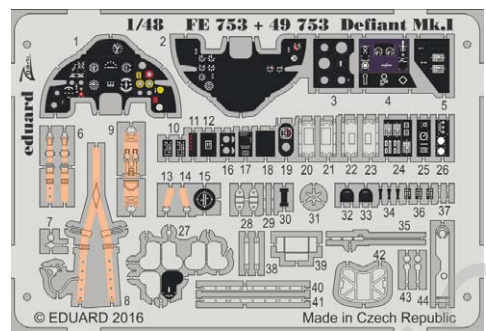

FE753 Defiant Mk.I 1/48 Airfix