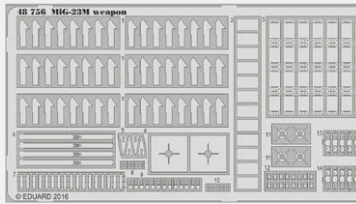

48874 MiG-23BN weapons
1/48 Trumpeter
(1 part)

DETAIL