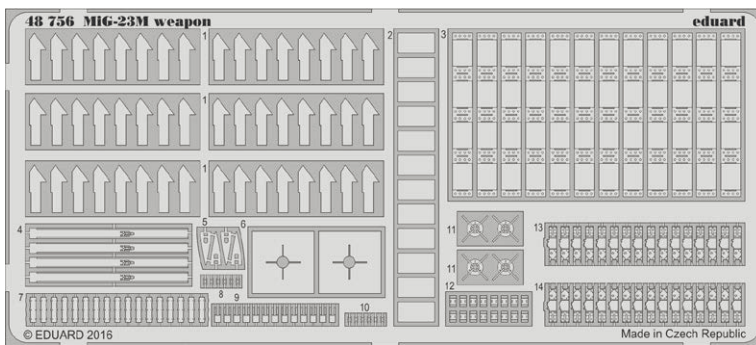

## СОДЕРЖИМОЕ

53154 USS Texas BB-35 pt 1 - AA guns 1/350 Trumpeter

48873 MiG-23BN exterior 1/48 Trumpeter

48874 MiG-23BN weapons 1/48 Trumpeter

48875 MiG-23BN F.O.D. 1/48 Trumpeter

72618 Shackleton AEW.2 landing flaps 1/72 Revell