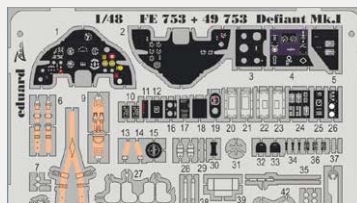

## ZOOM

FE750 Ju 88A-5  
1/48 ICM  
(1 part)

DETAIL

FE752 MiG-31BM interior  
1/48 AMK  
(1 part)

FE753 Defiant Mk.I  
1/48 Airfix  
(1 part)

DETAIL

FE754 MiG-23BN  
1/48 Trumpeter  
(1 part)

DETAIL