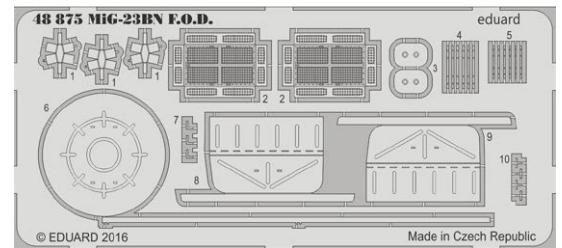

## СОДЕРЖИМОЕ

53154 USS Texas BB-35 pt 1 - AA guns 1/350 Trumpeter

48873 MiG-23BN exterior 1/48 Trumpeter

48874 MiG-23BN weapons 1/48 Trumpeter

48875 MiG-23BN F.O.D. 1/48 Trumpeter

72618 Shackleton AEW.2 landing flaps 1/72 Revell