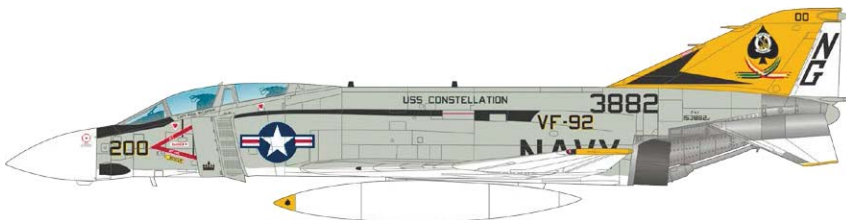

eduard

LIMITED EDITION

Модель самолета F-4J Limited Edition в масштабе 1/48. Пластиковые части произведены ACADEMY

Rockn' Rhino

БАЗОВАЯ ИНФОРМАЦИЯ:

NAME: Rockn' Rhino

CAT. NO.: 1143

SCALE: 1/48

RANGE: Limited edition

СОДЕРЖИМОЕ:

SPRUES: Academy

PE-SETS: 2

PAINTING MASK: Yes

MARKINGS: 5

DECALS: Cartograf

BRASSIN: wheels, seats, exhaust nozzles

ДОПОЛНЕНИЯ: