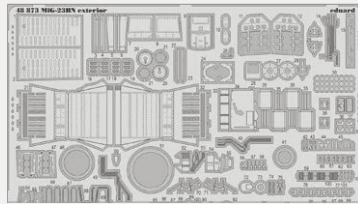

48873 MiG-23BN exterior
1/48 Trumpeter
(1 part)

DETAIL