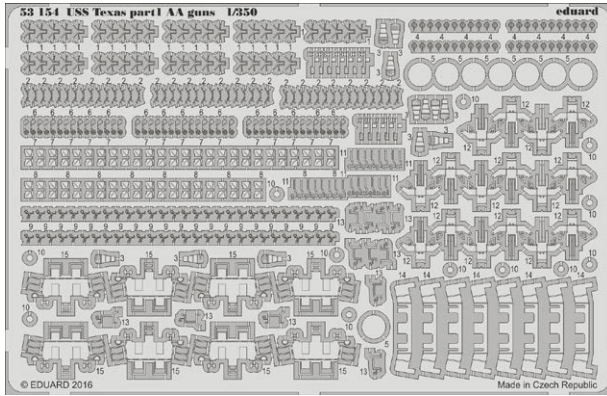

53154 USS Texas BB-35 pt 1 - AA guns 1/350 Trumpeter