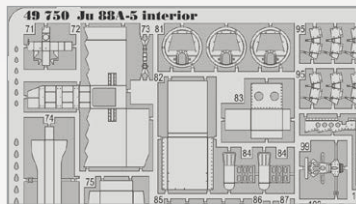

DETAIL

48876 Ju 88A-5 exterior  
1/48 ICM  
(1 part)

48877 Defiant Mk.I landing flaps  
1/48 Airfix  
(1 part)

DETAIL

49750 Ju 88A-5 interior  
1/48 ICM  
(2 parts)

DETAIL

49751 Ju 88A-5 seatbelts  
1/48 ICM  
(1 part)