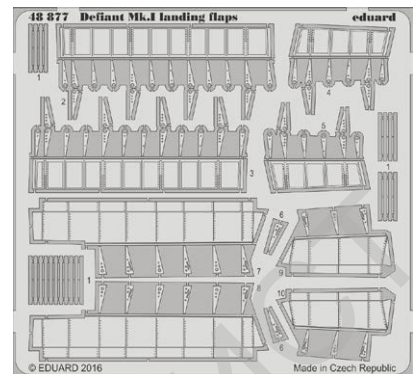

48877 Defiant Mk.I landing flaps 1/48 Airfix