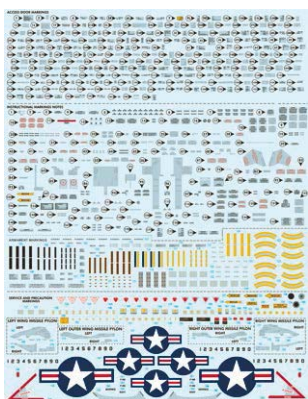

СОДЕРЖИМОЕ