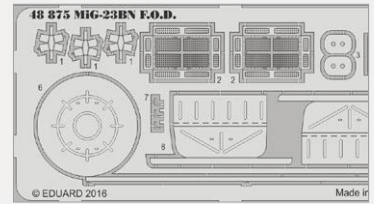

32858 Seatbelts German WW1  
1/32  
(1 part)

36333 Magach 7c  
1/35 Academy  
(1 part)

48873 MiG-23BN exterior  
1/48 Trumpeter  
(1 part)

DETAIL

48874 MiG-23BN weapons  
1/48 Trumpeter  
(1 part)

DETAIL

48875 MiG-23BN F.O.D.  
1/48 Trumpeter  
(1 part)