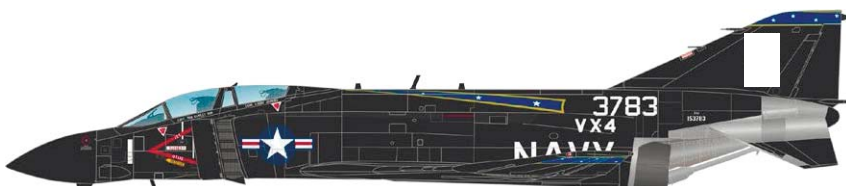

eduard

LIMITED EDITION

Модель самолета F-4J Limited Edition в масштабе 1/48. Пластиковые части произведены ACADEMY

Rockn' Rhino

БАЗОВАЯ ИНФОРМАЦИЯ:

NAME: Rockn' Rhino

CAT. NO.: 1143

SCALE: 1/48

RANGE: Limited edition

СОДЕРЖИМОЕ:

SPRUES: Academy

PE-SETS: 2

PAINTING MASK: Yes

MARKINGS: 5

DECALS: Cartograf

BRASSIN: wheels, seats, exhaust nozzles

ДОПОЛНЕНИЯ: