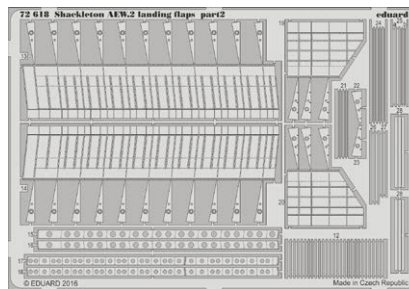

48877 Defiant Mk.I landing flaps 1/48 Airfix