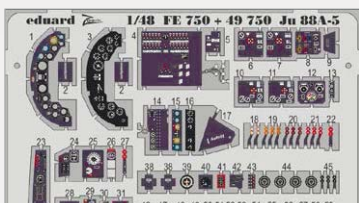

ZOOM

FE750 Ju 88A-5
1/48 ICM
(1 part)

DETAIL