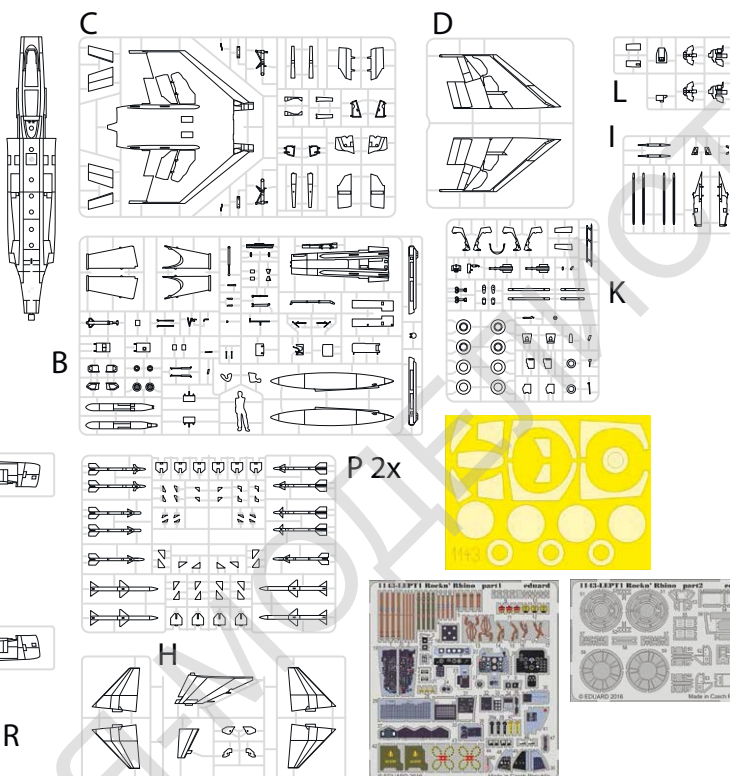

СОДЕРЖИМОЕ