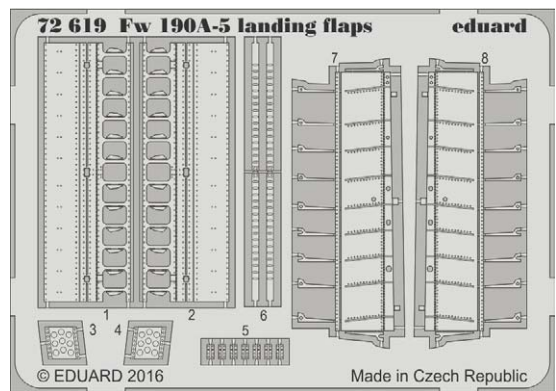

72619 Fw 190A-5 landing flaps 1/72 Eduard