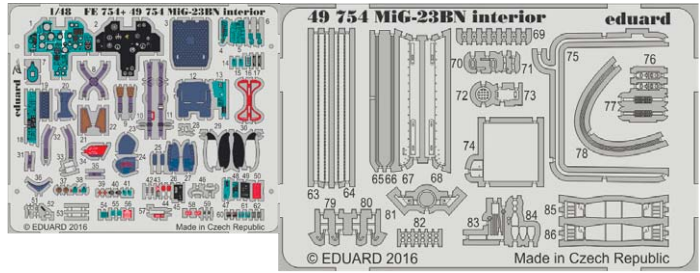

48877 Defiant Mk.I landing flaps 1/48 Airfix

49750 Ju 88A-5 interior 1/48 ICM

49751 Ju 88A-5 seatbelts 1/48 ICM

49753 Defiant Mk.I 1/48 Airfix

49754 MiG-23BN interior 1/48 Trumpeter

72620 Fw 190A-5 1/72 Eduard