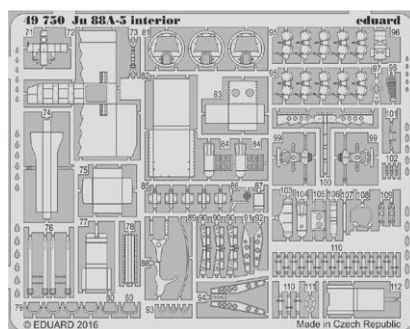

49753 Defiant Mk.I 1/48 Airfix

49750 Ju 88A-5 interior 1/48 ICM