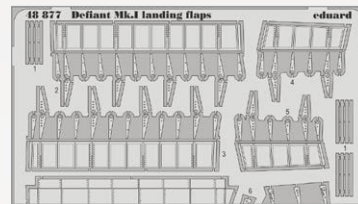

48877 Defiant Mk.I landing flaps
1/48 Airfix
(1 part)

DETAIL