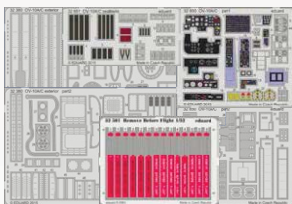

BIG3358 **OV-10A/C KITTY HAWK**
1/32

DETAIL