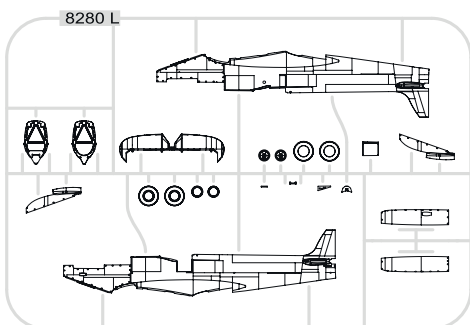

СОДЕРЖИМОЕ