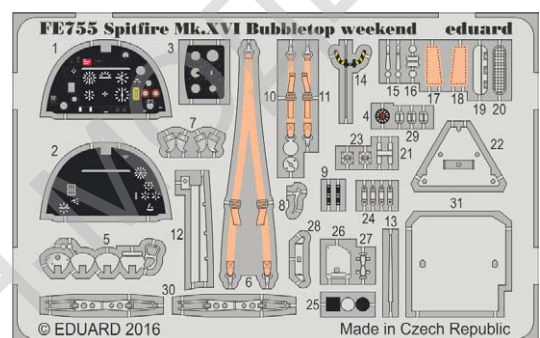

72619 Fw 190A-5 landing flaps 1/72 Eduard

FE750 Ju 88A-5 1/48 ICM

FE753 Defiant Mk.I 1/48 Airfix

FE754 MiG-23BN 1/48 Trumpeter

FE755 Spitfire Mk.XVI Weekend 1/48 Eduard

EX489 MiG-31BM  
1/48 AMK

EX490 Defiant Mk.I 1/48 Airfix