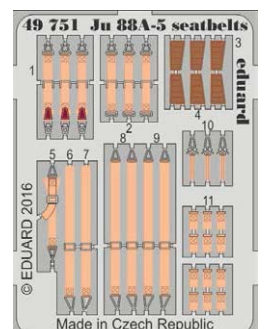

49751 Ju 88A-5 seatbelts 1/48 ICM