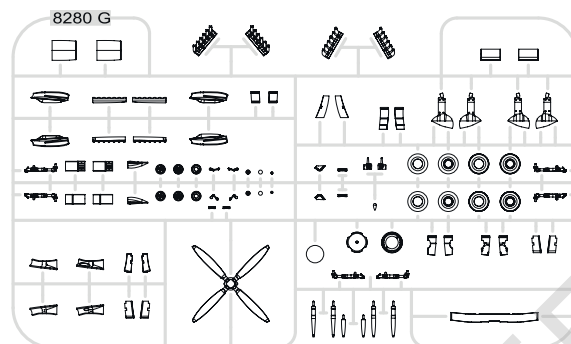

## СОДЕРЖИМОЕ

53154 USS Texas BB-35 pt 1 - AA guns 1/350 Trumpeter

48873 MiG-23BN exterior 1/48 Trumpeter

48874 MiG-23BN weapons 1/48 Trumpeter

48875 MiG-23BN F.O.D. 1/48 Trumpeter

72618 Shackleton AEW.2 landing flaps 1/72 Revell