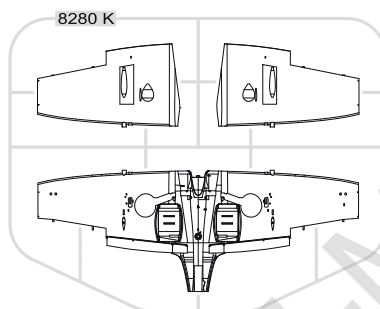

## СОДЕРЖИМОЕ

53154 USS Texas BB-35 pt 1 - AA guns 1/350 Trumpeter

48873 MiG-23BN exterior 1/48 Trumpeter

48874 MiG-23BN weapons 1/48 Trumpeter

48875 MiG-23BN F.O.D. 1/48 Trumpeter

72618 Shackleton AEW.2 landing flaps 1/72 Revell