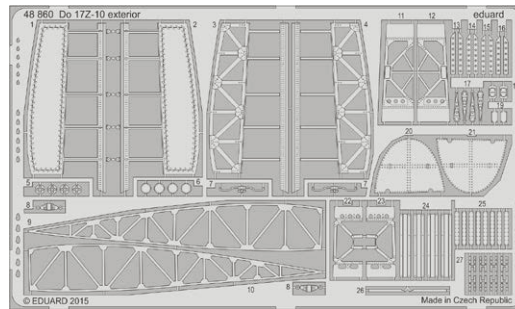

BIG49142 Do 17Z-10 1/48 ICM

- 48860 Do 17Z-10 exterior
- 48861 Do 17Z-10 landing flaps
- 49738 Do 17Z-10 interior
- EX482 Do 17Z-10