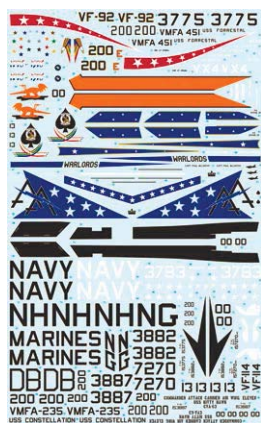

СОДЕРЖИМОЕ