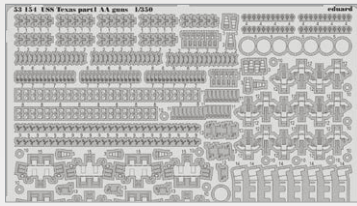

НОВИНКИ ФЕВРАЛЬ 2016

PHOTO-ETCHED SETS

53154 USS Texas BB-35 pt 1 - AA guns
1/350 Trumpeter
(1 part)

DETAIL