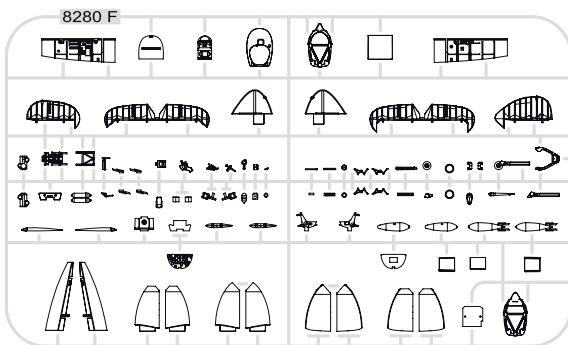

СОДЕРЖИМОЕ