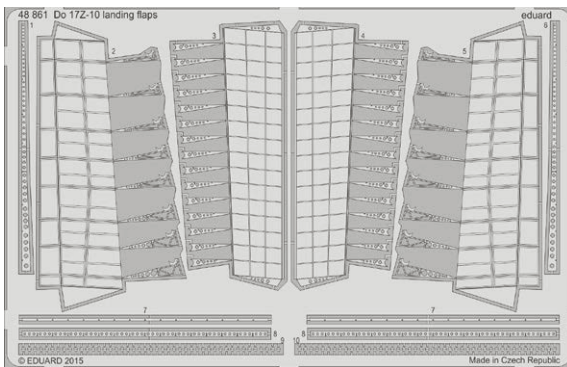

BIG49142 Do 17Z-10 1/48 ICM

- 48860 Do 17Z-10 exterior
- 48861 Do 17Z-10 landing flaps
- 49738 Do 17Z-10 interior
- EX482 Do 17Z-10