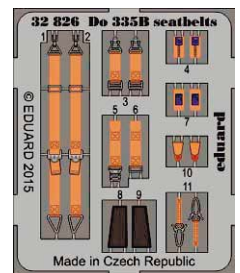

RP - RESIN PARTS

PE - PHOTO ETCHED  
DETAIL PARTS

eduard  
MASK

32825 Do 335B interior S.A. 1/32 Hong Kong Models

32826 Do 335B seatbelts 1/32 Hong Kong Models

36288 M103A1 Heavy Tank 1/35 Dragon

49701 Whirlwind S.A. 1/48 Trumpeter