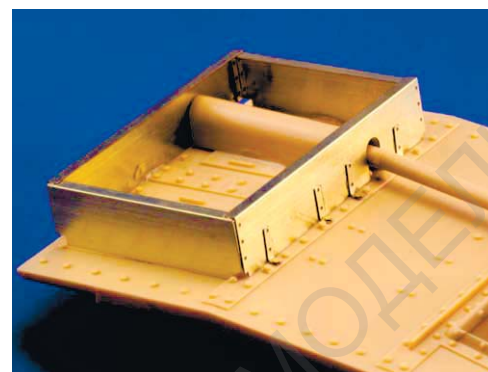

RP - RESIN PARTS

PE - PHOTO ETCHED  
DETAIL PARTS

eduard  
MASK

32825 Do 335B interior S.A. 1/32 Hong Kong Models

32826 Do 335B seatbelts 1/32 Hong Kong Models

36288 M103A1 Heavy Tank 1/35 Dragon

49701 Whirlwind S.A. 1/48 Trumpeter