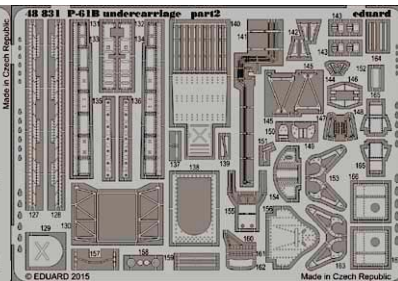

RP - RESIN PARTS

PE - PHOTO ETCHED  
DETAIL PARTS

eduard  
MASK

32825 Do 335B interior S.A. 1/32 Hong Kong Models

32826 Do 335B seatbelts 1/32 Hong Kong Models

36288 M103A1 Heavy Tank 1/35 Dragon

49701 Whirlwind S.A. 1/48 Trumpeter