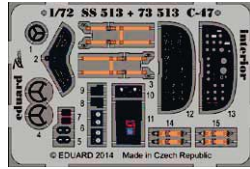

BIG7290 C-47 1/72 AIRFIX

- 72587 C-47 exterior
- 72588 C-47 landing flaps
- 72590 C-47 surface panels
- 73513 C-47 interior S.A.
- 73514 C-47 cargo seatbelts
- CX401 C-47