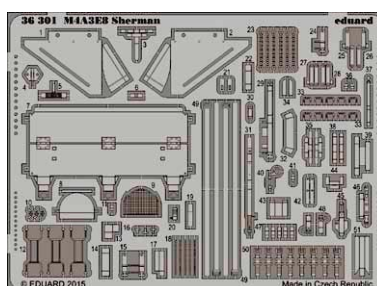

RP - RESIN PARTS

PE - PHOTO ETCHED  
DETAIL PARTS

eduard  
MASK

32825 Do 335B interior S.A. 1/32 Hong Kong Models

32826 Do 335B seatbelts 1/32 Hong Kong Models

36288 M103A1 Heavy Tank 1/35 Dragon

49701 Whirlwind S.A. 1/48 Trumpeter