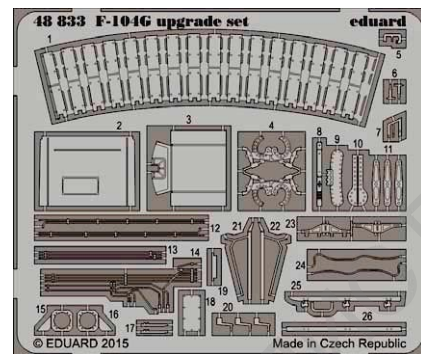

RP - RESIN PARTS

PE - PHOTO ETCHED  
DETAIL PARTS

eduard  
MASK

32825 Do 335B interior S.A. 1/32 Hong Kong Models

32826 Do 335B seatbelts 1/32 Hong Kong Models

36288 M103A1 Heavy Tank 1/35 Dragon

49701 Whirlwind S.A. 1/48 Trumpeter