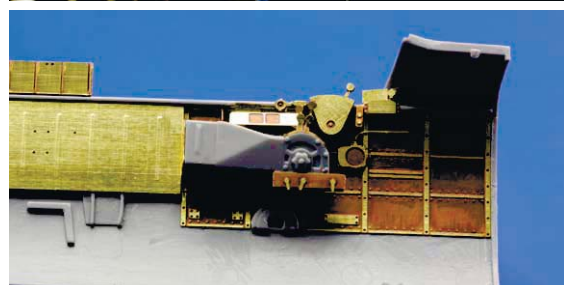

49702 A-37A S.A. 1/48 Trumpeter

МЕТРОМ-Р

49703 P-61B rear interior S.A. 1/48 Great Wall Hobby

49704 P-61B front interior S.A. 1/48 Great Wall Hobby

49705 Me 262B-1a S.A. 1/48 Hobby Boss

49706 F-15C MSIP II S.A. 1/48 Great Wall Hobby