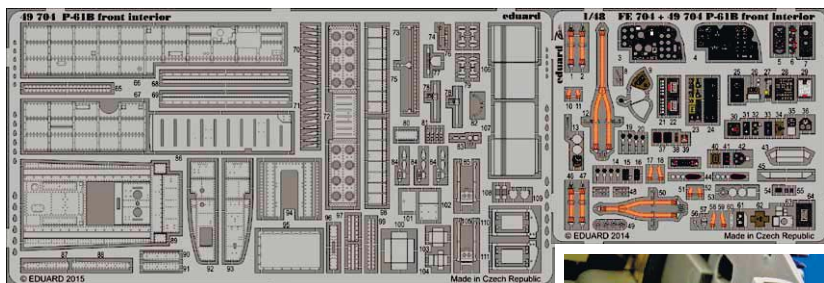

49702 A-37A S.A. 1/48 Trumpeter

МЕТРОМ-Р

49703 P-61B rear interior S.A. 1/48 Great Wall Hobby

49704 P-61B front interior S.A. 1/48 Great Wall Hobby

49705 Me 262B-1a S.A. 1/48 Hobby Boss

49706 F-15C MSIP II S.A. 1/48 Great Wall Hobby