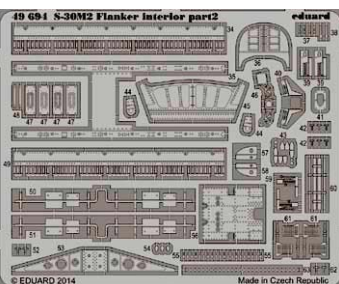

BIG49114 S-30M-2 FLANKER 1/48 ACADEMY

- 48821 S-30M-2 Flanker exterior
- 49694 S-30M-2 Flanker interior S.A.
- EX437 S-30M-2 Flanker