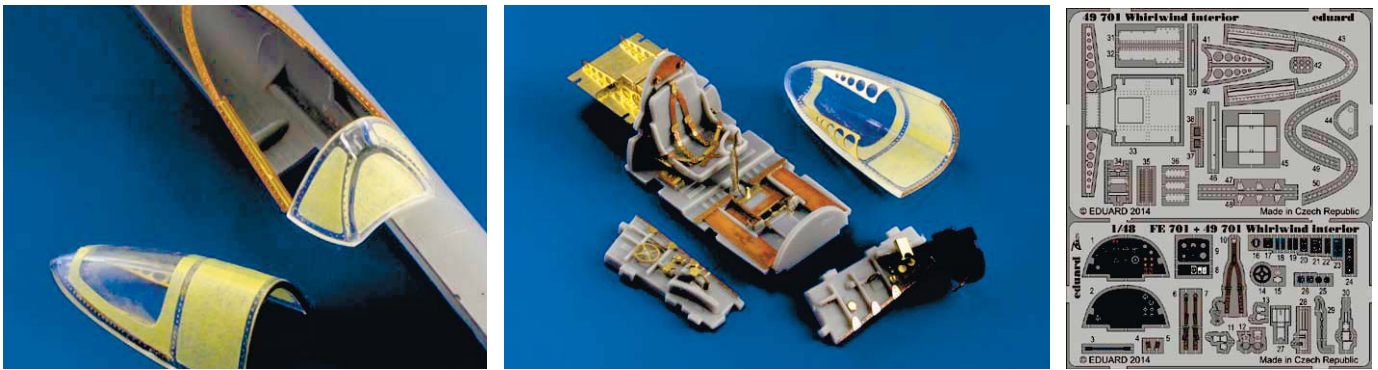

RP - RESIN PARTS

PE - PHOTO ETCHED  
DETAIL PARTS

eduard  
MASK

32825 Do 335B interior S.A. 1/32 Hong Kong Models

32826 Do 335B seatbelts 1/32 Hong Kong Models

36288 M103A1 Heavy Tank 1/35 Dragon

49701 Whirlwind S.A. 1/48 Trumpeter