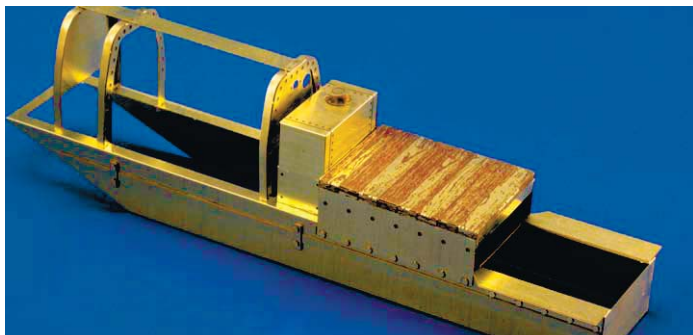

RP - RESIN PARTS

PE - PHOTO ETCHED  
DETAIL PARTS

eduard  
MASK

32825 Do 335B interior S.A. 1/32 Hong Kong Models

32826 Do 335B seatbelts 1/32 Hong Kong Models

36288 M103A1 Heavy Tank 1/35 Dragon

49701 Whirlwind S.A. 1/48 Trumpeter