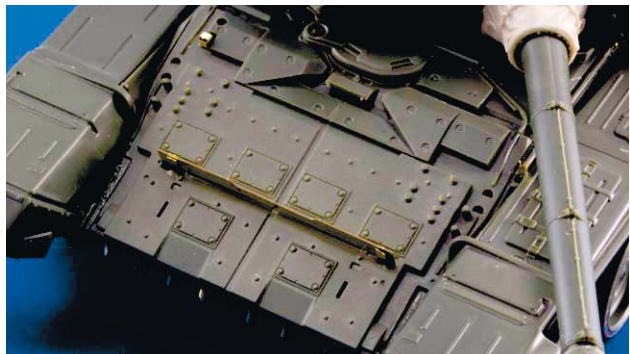

RP - RESIN PARTS

PE - PHOTO ETCHED  
DETAIL PARTS

eduard  
MASK

32825 Do 335B interior S.A. 1/32 Hong Kong Models

32826 Do 335B seatbelts 1/32 Hong Kong Models

36288 M103A1 Heavy Tank 1/35 Dragon

49701 Whirlwind S.A. 1/48 Trumpeter