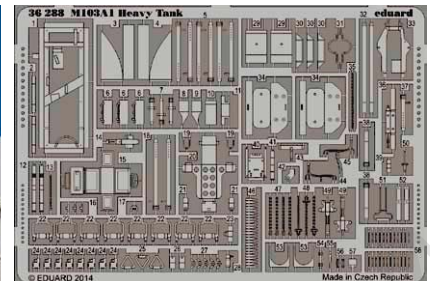

RP - RESIN PARTS

PE - PHOTO ETCHED  
DETAIL PARTS

eduard  
MASK

32825 Do 335B interior S.A. 1/32 Hong Kong Models

32826 Do 335B seatbelts 1/32 Hong Kong Models

36288 M103A1 Heavy Tank 1/35 Dragon

49701 Whirlwind S.A. 1/48 Trumpeter