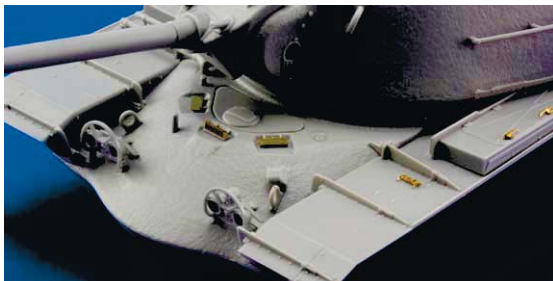

RP - RESIN PARTS

PE - PHOTO ETCHED  
DETAIL PARTS

eduard  
MASK

32825 Do 335B interior S.A. 1/32 Hong Kong Models

32826 Do 335B seatbelts 1/32 Hong Kong Models

36288 M103A1 Heavy Tank 1/35 Dragon

49701 Whirlwind S.A. 1/48 Trumpeter