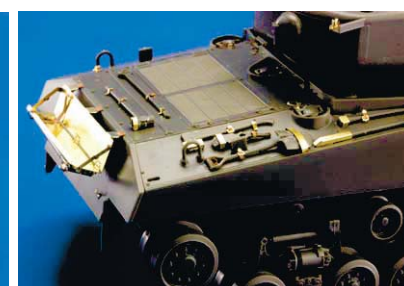

RP - RESIN PARTS

PE - PHOTO ETCHED  
DETAIL PARTS

eduard  
MASK

32825 Do 335B interior S.A. 1/32 Hong Kong Models

32826 Do 335B seatbelts 1/32 Hong Kong Models

36288 M103A1 Heavy Tank 1/35 Dragon

49701 Whirlwind S.A. 1/48 Trumpeter