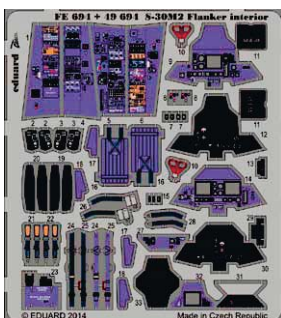

BIG49114 S-30M-2 FLANKER 1/48 ACADEMY

- 48821 S-30M-2 Flanker exterior
- 49694 S-30M-2 Flanker interior S.A.
- EX437 S-30M-2 Flanker