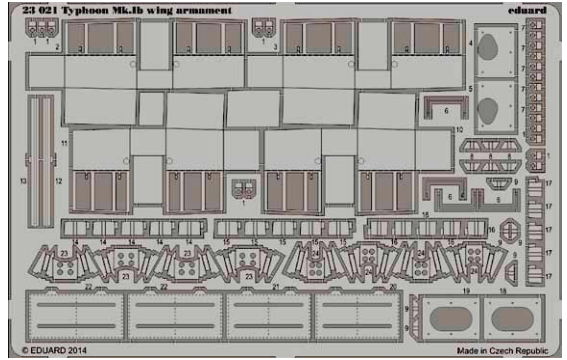

RP - RESIN PARTS

PE - PHOTO ETCHED  
DETAIL PARTS

eduard  
MASK

32825 Do 335B interior S.A. 1/32 Hong Kong Models

32826 Do 335B seatbelts 1/32 Hong Kong Models

36288 M103A1 Heavy Tank 1/35 Dragon

49701 Whirlwind S.A. 1/48 Trumpeter