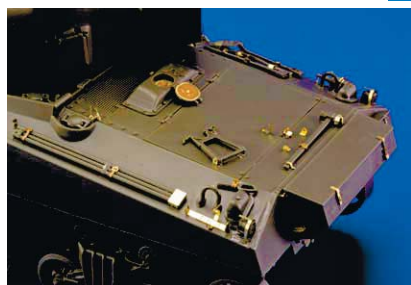

RP - RESIN PARTS

PE - PHOTO ETCHED  
DETAIL PARTS

eduard  
MASK

32825 Do 335B interior S.A. 1/32 Hong Kong Models

32826 Do 335B seatbelts 1/32 Hong Kong Models

36288 M103A1 Heavy Tank 1/35 Dragon

49701 Whirlwind S.A. 1/48 Trumpeter