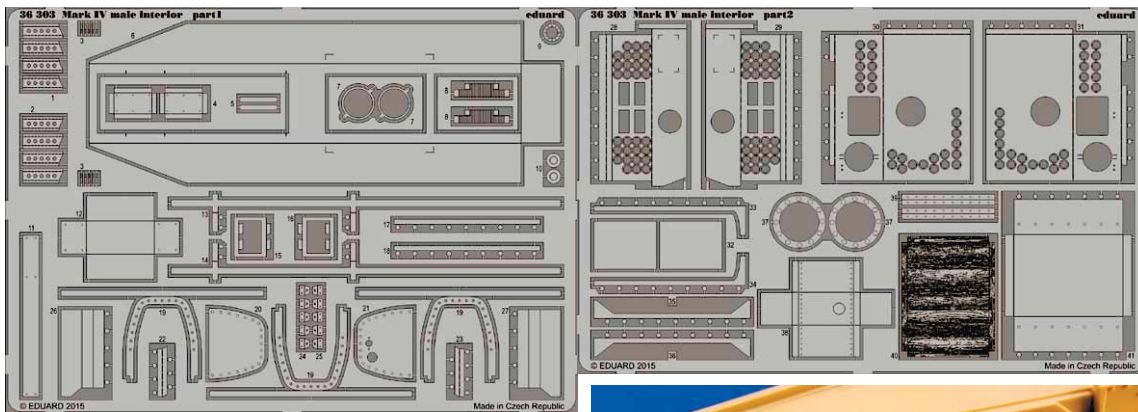

RP - RESIN PARTS

PE - PHOTO ETCHED  
DETAIL PARTS

eduard  
MASK

32825 Do 335B interior S.A. 1/32 Hong Kong Models

32826 Do 335B seatbelts 1/32 Hong Kong Models

36288 M103A1 Heavy Tank 1/35 Dragon

49701 Whirlwind S.A. 1/48 Trumpeter