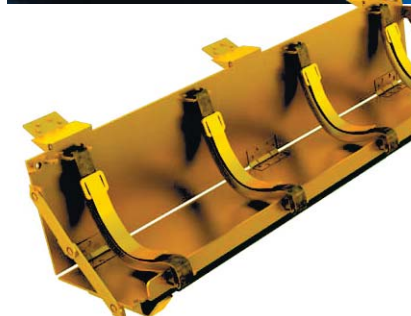

RP - RESIN PARTS

PE - PHOTO ETCHED  
DETAIL PARTS

eduard  
MASK

32825 Do 335B interior S.A. 1/32 Hong Kong Models

32826 Do 335B seatbelts 1/32 Hong Kong Models

36288 M103A1 Heavy Tank 1/35 Dragon

49701 Whirlwind S.A. 1/48 Trumpeter