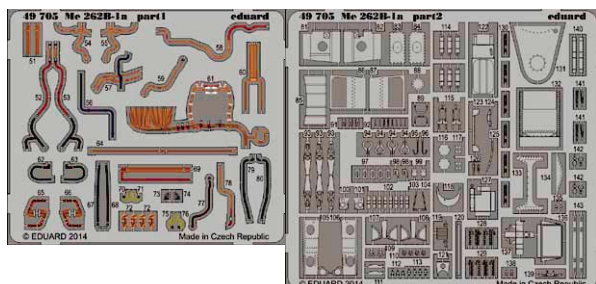

49702 A-37A S.A. 1/48 Trumpeter

МЕТРОМ-Р

49703 P-61B rear interior S.A. 1/48 Great Wall Hobby

49704 P-61B front interior S.A. 1/48 Great Wall Hobby

49705 Me 262B-1a S.A. 1/48 Hobby Boss

49706 F-15C MSIP II S.A. 1/48 Great Wall Hobby