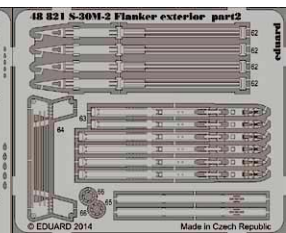

BIG49114 S-30M-2 FLANKER 1/48 ACADEMY

- 48821 S-30M-2 Flanker exterior
- 49694 S-30M-2 Flanker interior S.A.
- EX437 S-30M-2 Flanker