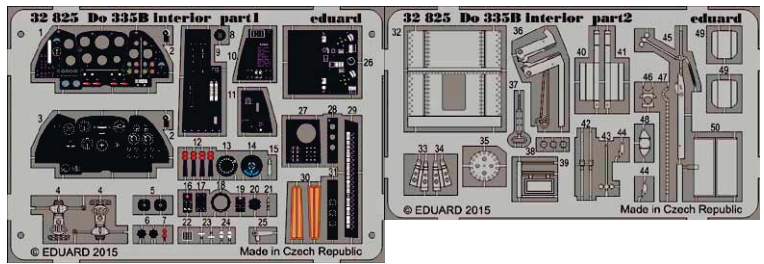

RP - RESIN PARTS

PE - PHOTO ETCHED  
DETAIL PARTS

eduard  
MASK

32825 Do 335B interior S.A. 1/32 Hong Kong Models

32826 Do 335B seatbelts 1/32 Hong Kong Models

36288 M103A1 Heavy Tank 1/35 Dragon

49701 Whirlwind S.A. 1/48 Trumpeter