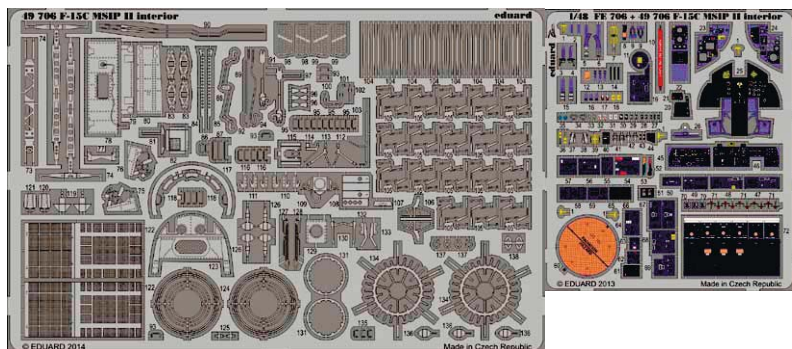

49702 A-37A S.A. 1/48 Trumpeter

МЕТРОМ-Р

49703 P-61B rear interior S.A. 1/48 Great Wall Hobby

49704 P-61B front interior S.A. 1/48 Great Wall Hobby

49705 Me 262B-1a S.A. 1/48 Hobby Boss

49706 F-15C MSIP II S.A. 1/48 Great Wall Hobby