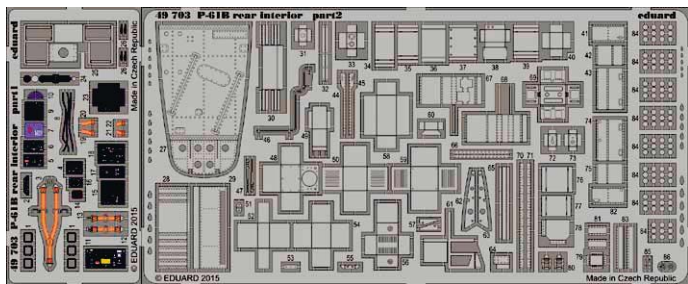

49703 P-61B rear interior S.A. 1/48 Great Wall Hobby