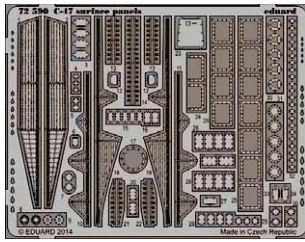

BIG7290 C-47 1/72 AIRFIX

- 72587 C-47 exterior
- 72588 C-47 landing flaps
- 72590 C-47 surface panels
- 73513 C-47 interior S.A.
- 73514 C-47 cargo seatbelts
- CX401 C-47