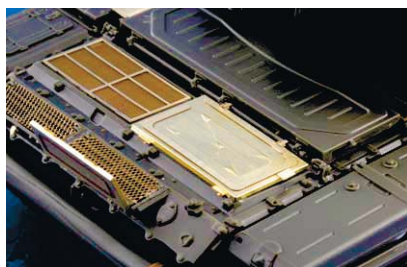

RP - RESIN PARTS

PE - PHOTO ETCHED  
DETAIL PARTS

eduard  
MASK

32825 Do 335B interior S.A. 1/32 Hong Kong Models

32826 Do 335B seatbelts 1/32 Hong Kong Models

36288 M103A1 Heavy Tank 1/35 Dragon

49701 Whirlwind S.A. 1/48 Trumpeter