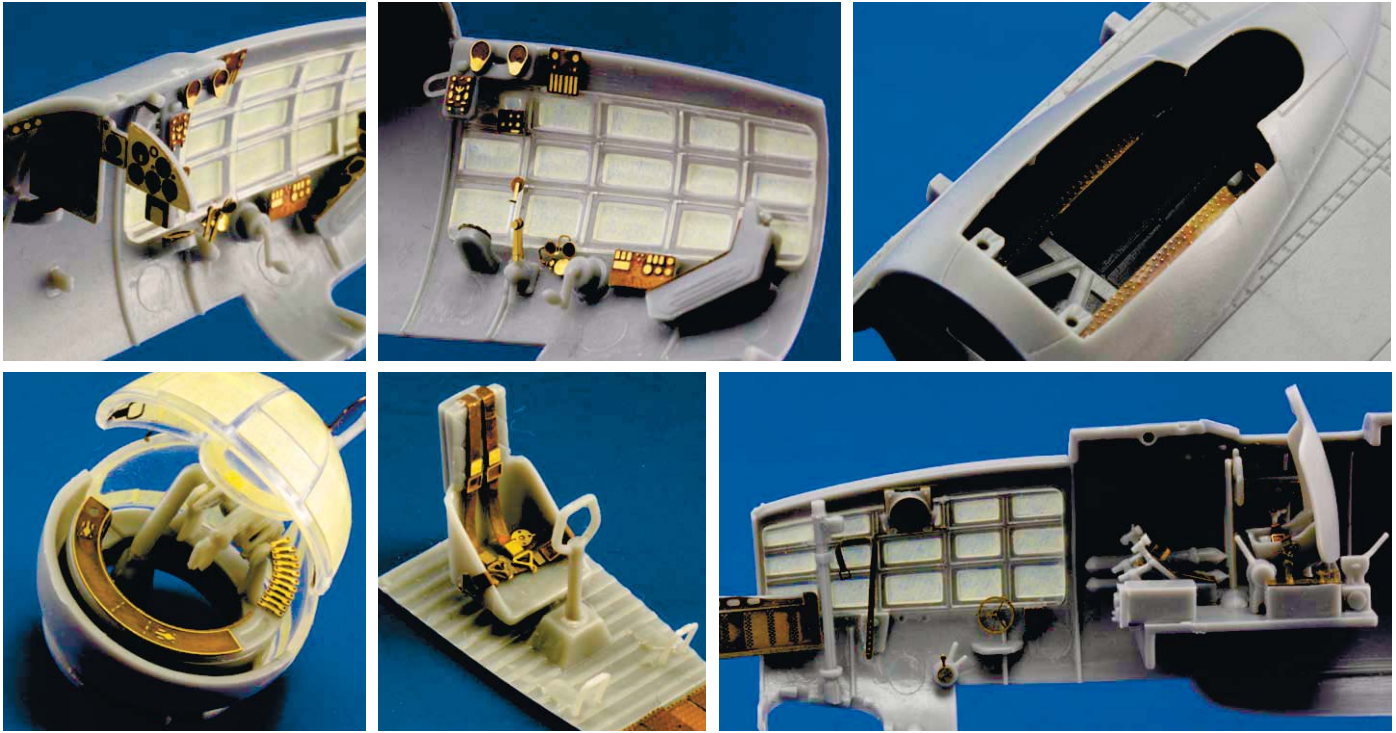

RP - RESIN PARTS

PE - PHOTO ETCHED  
DETAIL PARTS

eduard  
MASK

32825 Do 335B interior S.A. 1/32 Hong Kong Models

32826 Do 335B seatbelts 1/32 Hong Kong Models

36288 M103A1 Heavy Tank 1/35 Dragon

49701 Whirlwind S.A. 1/48 Trumpeter