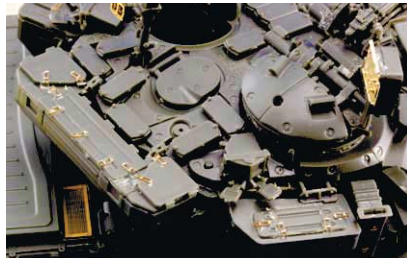

RP - RESIN PARTS

PE - PHOTO ETCHED  
DETAIL PARTS

eduard  
MASK

32825 Do 335B interior S.A. 1/32 Hong Kong Models

32826 Do 335B seatbelts 1/32 Hong Kong Models

36288 M103A1 Heavy Tank 1/35 Dragon

49701 Whirlwind S.A. 1/48 Trumpeter