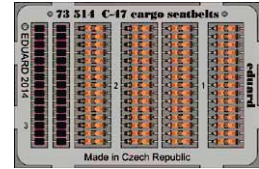

BIG7290 C-47 1/72 AIRFIX

- 72587 C-47 exterior
- 72588 C-47 landing flaps
- 72590 C-47 surface panels
- 73513 C-47 interior S.A.
- 73514 C-47 cargo seatbelts
- CX401 C-47