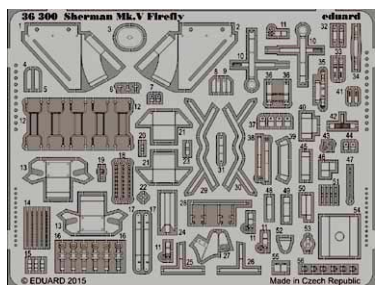

RP - RESIN PARTS

PE - PHOTO ETCHED  
DETAIL PARTS

eduard  
MASK

32825 Do 335B interior S.A. 1/32 Hong Kong Models

32826 Do 335B seatbelts 1/32 Hong Kong Models

36288 M103A1 Heavy Tank 1/35 Dragon

49701 Whirlwind S.A. 1/48 Trumpeter