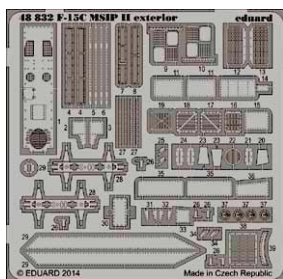

RP - RESIN PARTS

PE - PHOTO ETCHED  
DETAIL PARTS

eduard  
MASK

32825 Do 335B interior S.A. 1/32 Hong Kong Models

32826 Do 335B seatbelts 1/32 Hong Kong Models

36288 M103A1 Heavy Tank 1/35 Dragon

49701 Whirlwind S.A. 1/48 Trumpeter