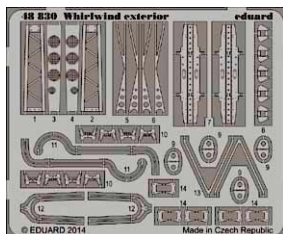

RP - RESIN PARTS

PE - PHOTO ETCHED  
DETAIL PARTS

eduard  
MASK

32825 Do 335B interior S.A. 1/32 Hong Kong Models

32826 Do 335B seatbelts 1/32 Hong Kong Models

36288 M103A1 Heavy Tank 1/35 Dragon

49701 Whirlwind S.A. 1/48 Trumpeter