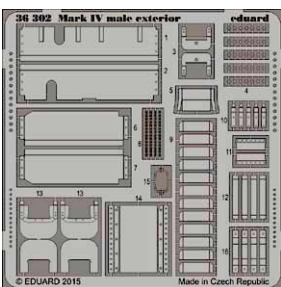

RP - RESIN PARTS

PE - PHOTO ETCHED  
DETAIL PARTS

eduard  
MASK

32825 Do 335B interior S.A. 1/32 Hong Kong Models

32826 Do 335B seatbelts 1/32 Hong Kong Models

36288 M103A1 Heavy Tank 1/35 Dragon

49701 Whirlwind S.A. 1/48 Trumpeter