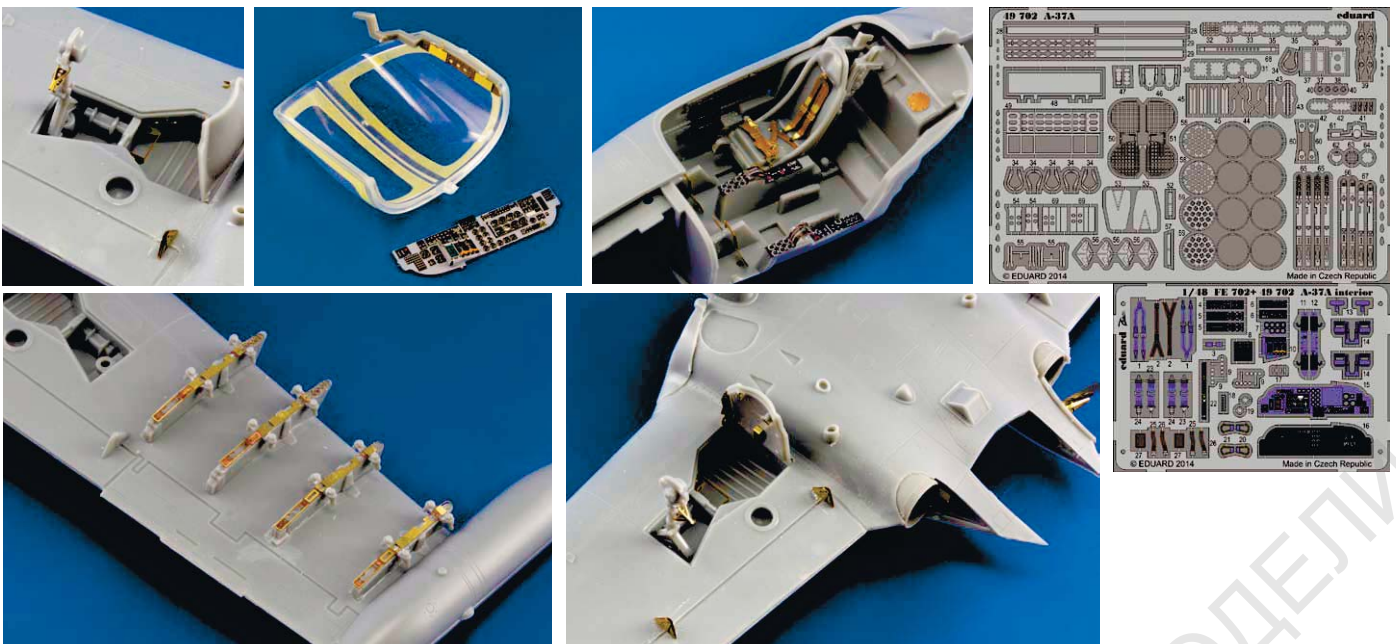

49702 A-37A S.A. 1/48 Trumpeter