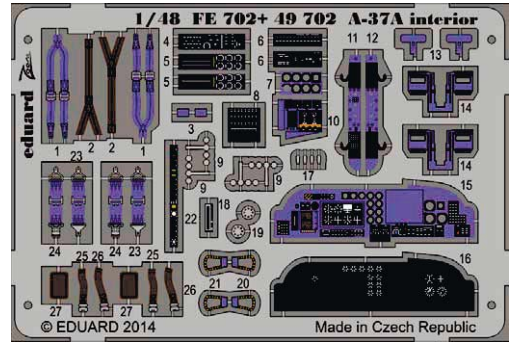

FE702 A-37A interior S.A. 1/48 Trumpeter