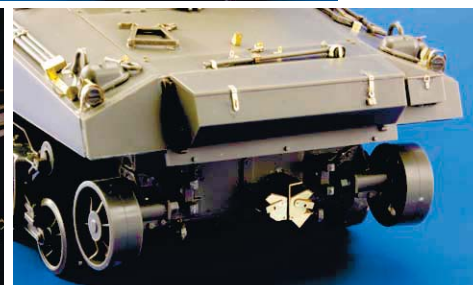

RP - RESIN PARTS

PE - PHOTO ETCHED  
DETAIL PARTS

eduard  
MASK

32825 Do 335B interior S.A. 1/32 Hong Kong Models

32826 Do 335B seatbelts 1/32 Hong Kong Models

36288 M103A1 Heavy Tank 1/35 Dragon

49701 Whirlwind S.A. 1/48 Trumpeter