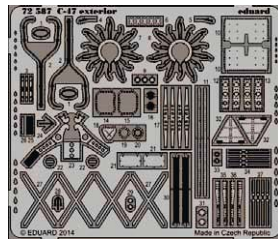

BIG7290 C-47 1/72 AIRFIX

- 72587 C-47 exterior
- 72588 C-47 landing flaps
- 72590 C-47 surface panels
- 73513 C-47 interior S.A.
- 73514 C-47 cargo seatbelts
- CX401 C-47