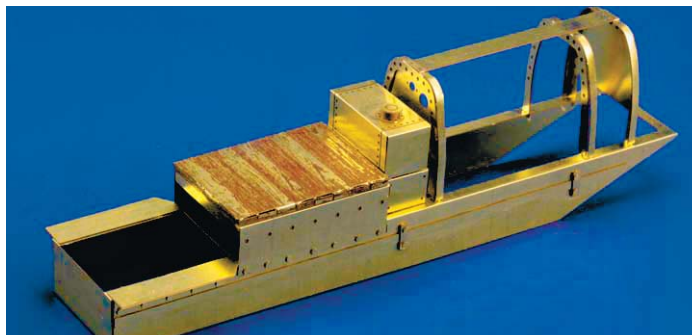

RP - RESIN PARTS

PE - PHOTO ETCHED  
DETAIL PARTS

eduard  
MASK

32825 Do 335B interior S.A. 1/32 Hong Kong Models

32826 Do 335B seatbelts 1/32 Hong Kong Models

36288 M103A1 Heavy Tank 1/35 Dragon

49701 Whirlwind S.A. 1/48 Trumpeter