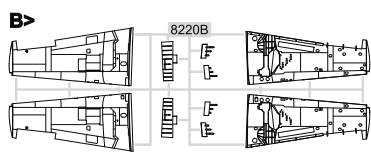

RP - RESIN PARTS

PE - PHOTO ETCHED  
DETAIL PARTS

eduard  
MASK

32825 Do 335B interior S.A. 1/32 Hong Kong Models

32826 Do 335B seatbelts 1/32 Hong Kong Models

36288 M103A1 Heavy Tank 1/35 Dragon

49701 Whirlwind S.A. 1/48 Trumpeter