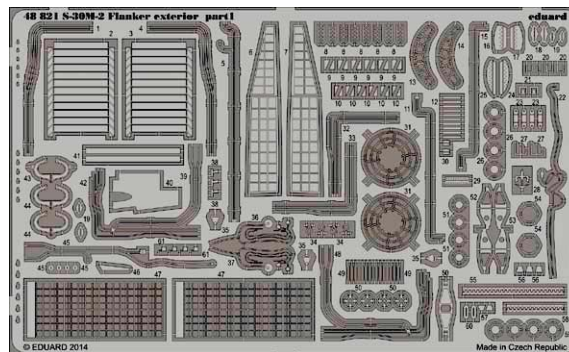

BIG49114 S-30M-2 FLANKER 1/48 ACADEMY

- 48821 S-30M-2 Flanker exterior
- 49694 S-30M-2 Flanker interior S.A.
- EX437 S-30M-2 Flanker